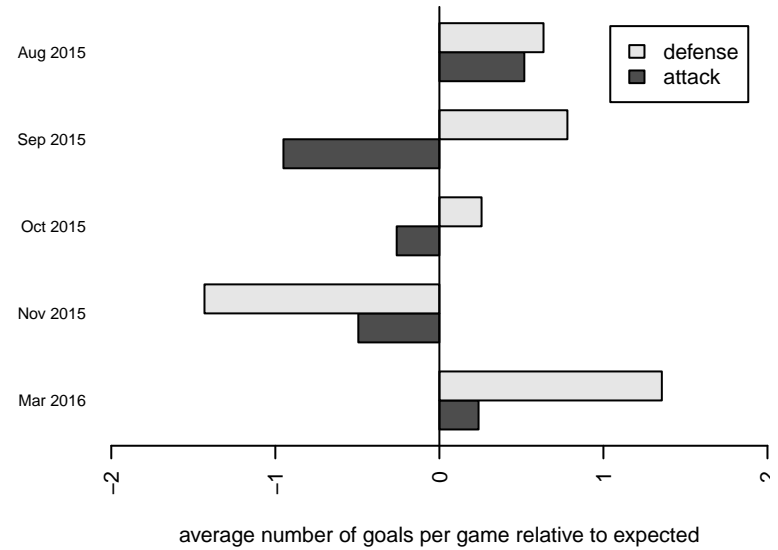

Performance relative to 13 month average