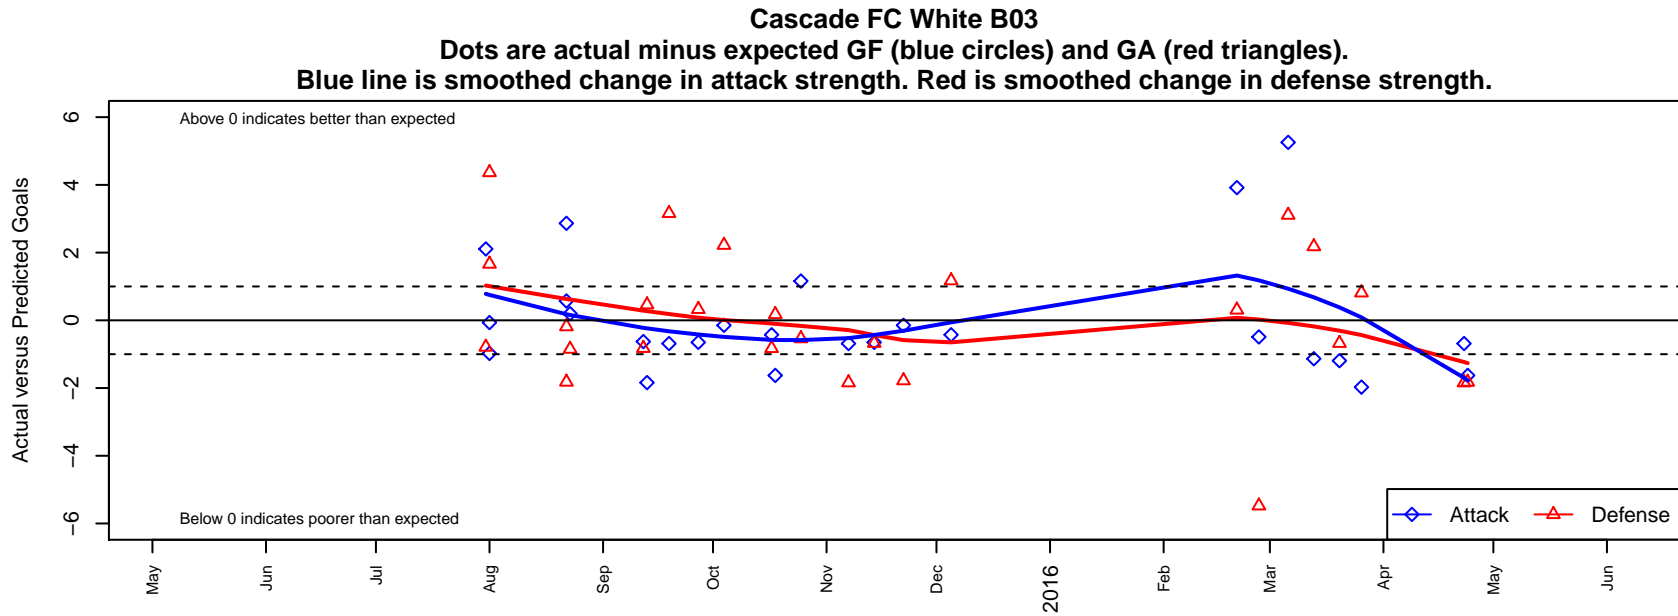

**attack and defense variance (black dot)
relative to other teams
and top 10 in region**

**attack and defense rating
relative to others at age
and all opponents in last 13 months**

Cascade FC White B03

Cascade FC
North Bend, WA
B03 total strength=164
attack=0.17 defense=0.07
fall league = PSPL Copa Blue U12
spr league = Spr PSPL Copa U12

alt names used:
Cascade FC B03 White
Cascade FC B03 White
Cascade FC B03 White
Cascade FC B03 White

Venues played:
2015 Strawberry Classic BU12
2015 Xtreme Cup BU12 Bronze
2015 PSPL Copa Blue U12
2015 Spr PSPL Copa U12