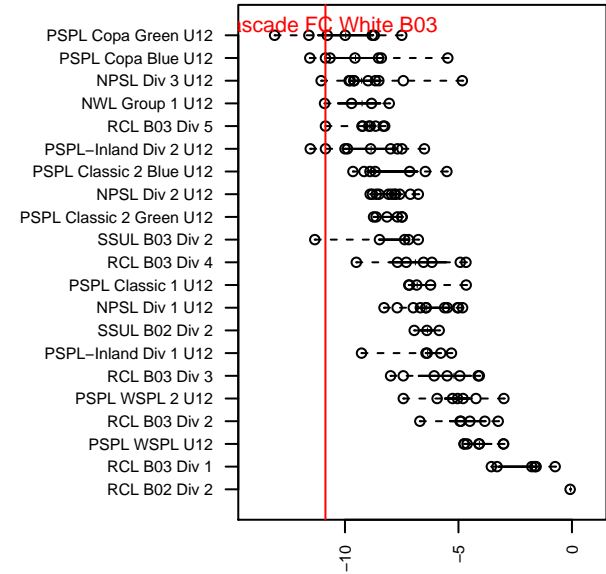

**attack and defense rating
relative to others at age
and all opponents in last 13 months**